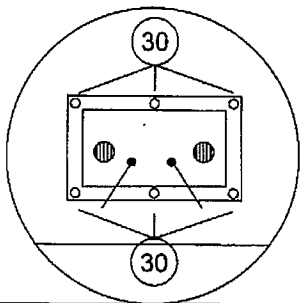

Assembly Instructions

Estimated Assembly Time: 2 people 30 minutes

Tools Required: Screwdriver.

Step #1:

Attach the rim assemblies and rim support plates to the backboard using the M6 x 25mm bolts, M6 washers and small wing nuts. Make sure that you use M6 washer on both sides of the backboard.

Step #2:

Attach the switch and paddle assembly (#14) to the back board (#20) by using the M6 x 25mm bolts (#22), M6 washers (#21) and small wing nuts (#26). Next, attach the electronic scorer (#13) to the back board (#20) by using bolts (#30).

Make sure that you use the M6 washers (#21) on both sides of the backboard (#20).

Back view of Scoring Unit