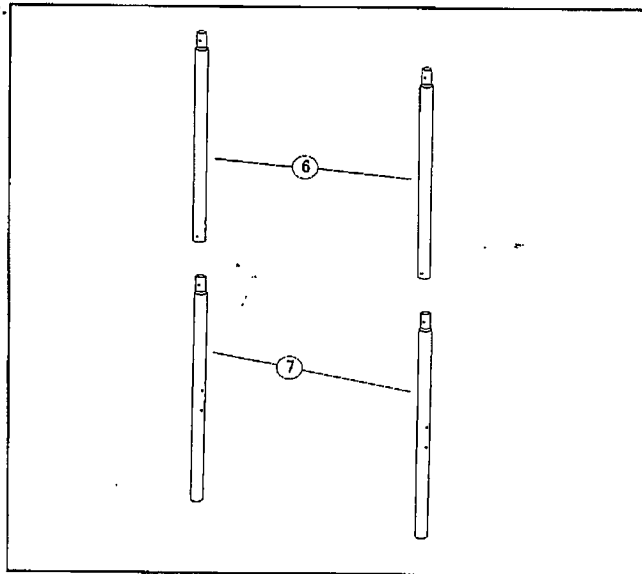

### Step #3:

Attach the net hanger tubes (#1) to the vertical board mounting support tube (#2), and then attach the vertical board mounting support tube (#2) to the vertical support tube (#3) as shown in Figure 2.

Simply snap each tube together.

Fig. 2

**Step#4:**

Attach the back board set up to the support tube assembly (#1, #2, #3) that was completed in the previous step by using the M6 x 45mm bolts (#25), M6 washers (#21) and large wing nuts (#29).

**Fig. 3**

**Step #5:**

Attach the top angle support tubes (#6) to the bottom angle support tubes (#7) as shown in Figure 4.

**Fig. 4**

**Step #6:**

Next, attach the left and right horizontal frame braces (#4 and #5) together.